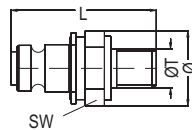

Couplers and Plugs
Kupplungen und Nippel

Body Size Nennweite	Connection Anschlüsse F	Order No Bestellnr.	Ø	L	SW
------------------------	-------------------------------	------------------------	---	---	----

Female Threaded Shut-Off Coupler
Kupplung Innengewinde mit Ventil

03

BSP 1/8"	086.03 DGB 10	28	54	24
BSP 1/4"	086.03 DGB 13	28	61.5	24
BSP 1/4" (SL)	086.03 DGBS 13	28	61.5	24
BSP 1/4" (SL)	086.03 DGBS 13S*	28	61.5	24
NPT 1/8"	086.03 NGB 10	28	54	24
NPT 1/4"	086.03 NGB 13	28	58.5	24
NPT 1/4" (SL)	086.03 NGBS 13	28	58.5	24

Male Threaded Shut-Off Coupler
Kupplung Aussengewinde mit Ventil

03

BSP 1/8"	086.03 DUB 10	19.5	33.5	17
BSP 1/4"	086.03 DUB 13	25.4	38	22
BSP 1/4"	086.03 DUB 13S*	25.4	38	22
BSP 1/8"	086.03 NUB 10	19.5	33.5	17
NPT 1/4"	086.03 NUB 10	25.4	35.7	22